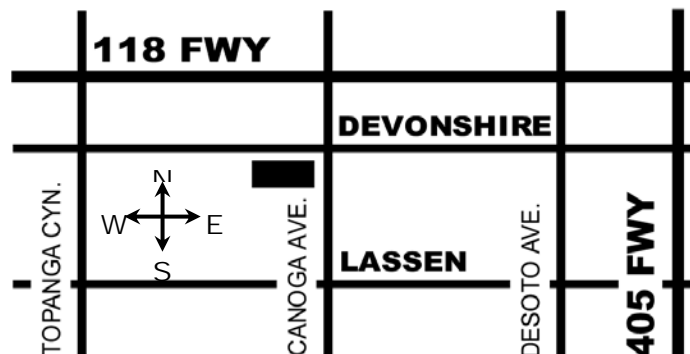

ALL ROADS LEAD TO...

MARLO'S

FRAME & ALIGNMENT

"Where The Better Idea Isn't Just A Thought."

818-341-0940

10225 CANOGA AVE.
CHATSWORTH, CA 91311

¼ Block South of Devonshire St.

(1st Auto Center)

Same Location Since 1984

MARLO'S FRAME & ALIGNMENT

PRESENTS THE...

13th Annual Mustang & Ford Day!!

New Parts Display & Suspension Clinic

Saturday, May 12th 2007

LOCTITE CO. & JBA, AFR HEADS & other Display & Guest speakers

Free Event & Food!! 9:00AM - 12:00PM

We are a dealer for the following:

- Scott Drake Mustang Parts
- Total Control Products
- Air Flow Research Aluminum Heads

Polyurethane Bushing Experts

Sub-Frame Connectors

Traction Master Under-Ride Bars

Adjustable Camber/Caster Plates

Disc. Brake Upgrades

We Work On All Cars & Trucks

All Major Credit Cards Accepted!

**FLY-FORD™
RACING**

VISIT OUR WEB SITE: www.Fly-Ford.com